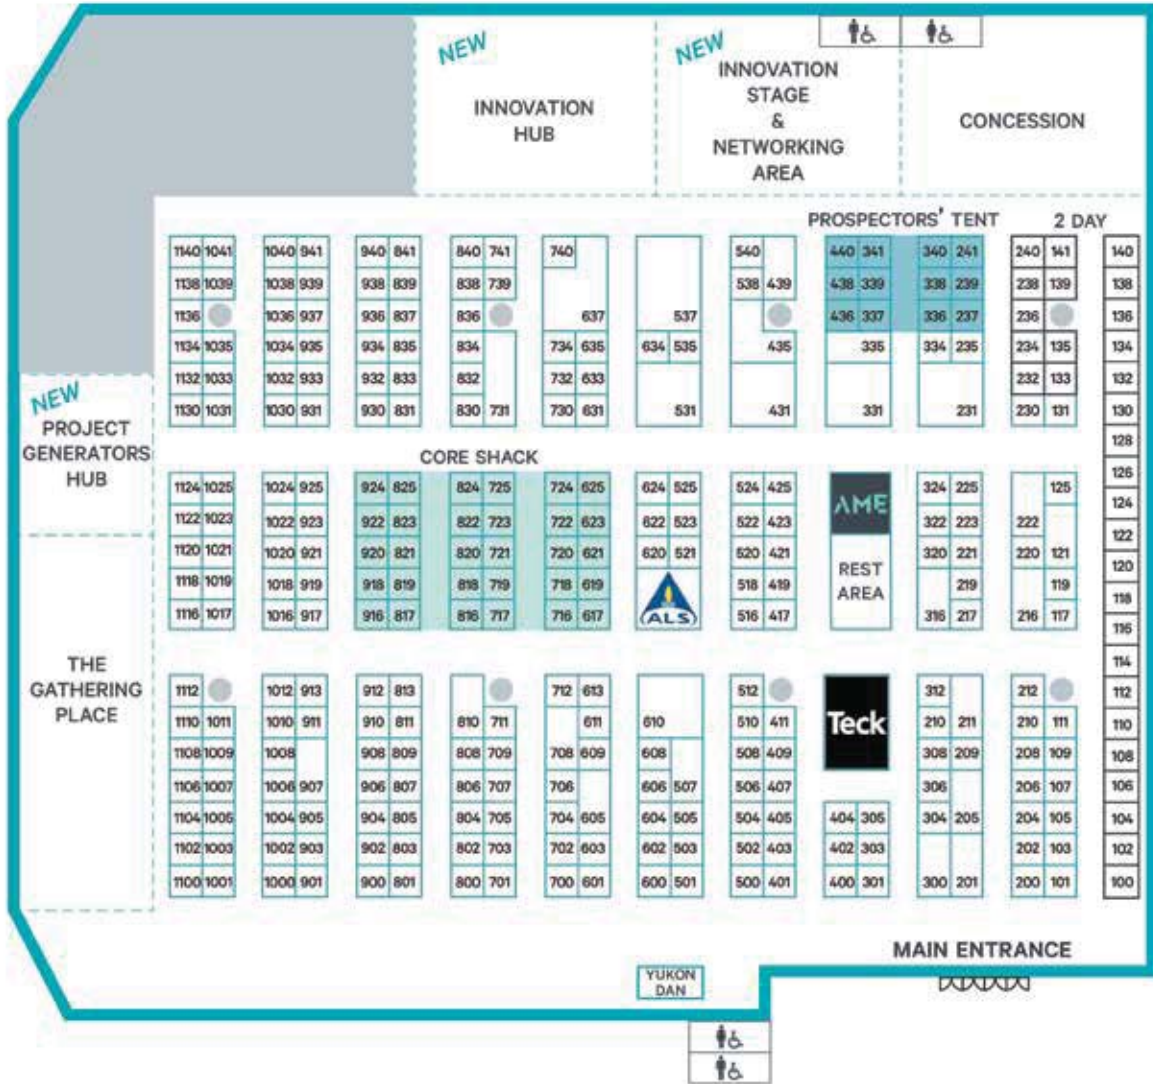

WEST LEVEL 1

Badge & Ticket Access

Please have your conference badge visible at all times when attending conference events. The Technical Sessions, Show Case Sessions and the Exhibit Hall may have badge scanners at the entry points. Please ensure your badge is available to scan to reduce lines.

Badge Reprint Fee is \$75.00 + tax. No exceptions.

Admission to Breakfast, Lunch and Dinner events is by ticket only. Tickets must be purchased through Conexsys Event Registration prior to the event.

WEST EXHIBIT HALL